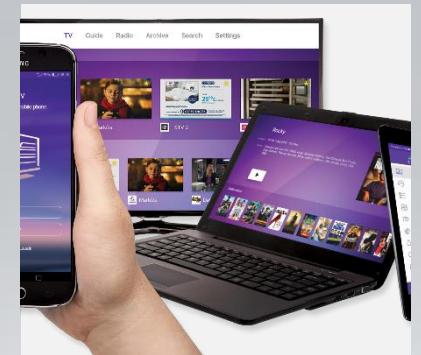

Internet Protocol television (IPTV) is a system through which tv services are delivered using the internet protocol suite over a packet-switched network such as a LAN or the internet, instead of being delivered through traditional terrestrial, satellite signal, and cable television formats.